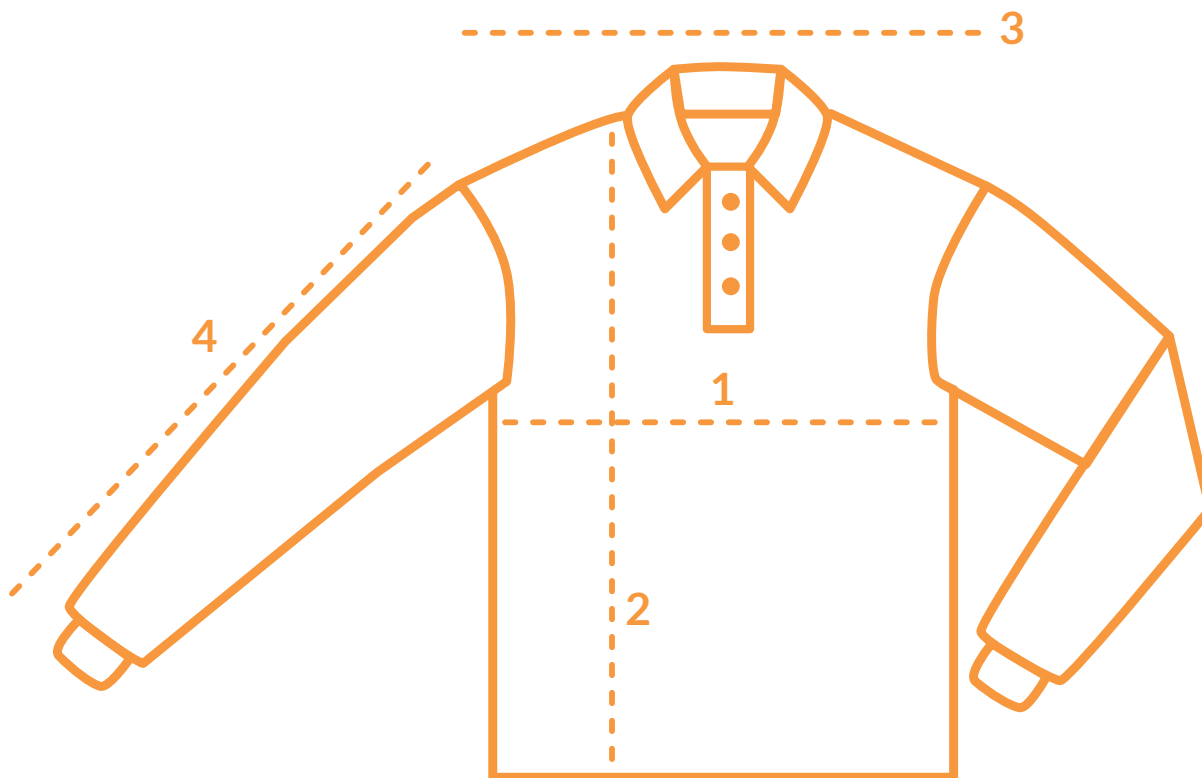

TABLE MEASURES
POLO LONG SLEEVES
COD.RSU002

	S	M	L	XL	XXL	3XL	4XL
1 CHEST	48	51	54	56	58	60	62
2 LENGTH	67	69	71	73	75	77	80
3 SHOULDERS	42	44	46	48	50	52	54
4 SLEEVE	62	63	64	66	68	70	72

The measures are in centimeters. You have to consider that the knitted sweaters have a tolerance of plus/minus 1 cm.