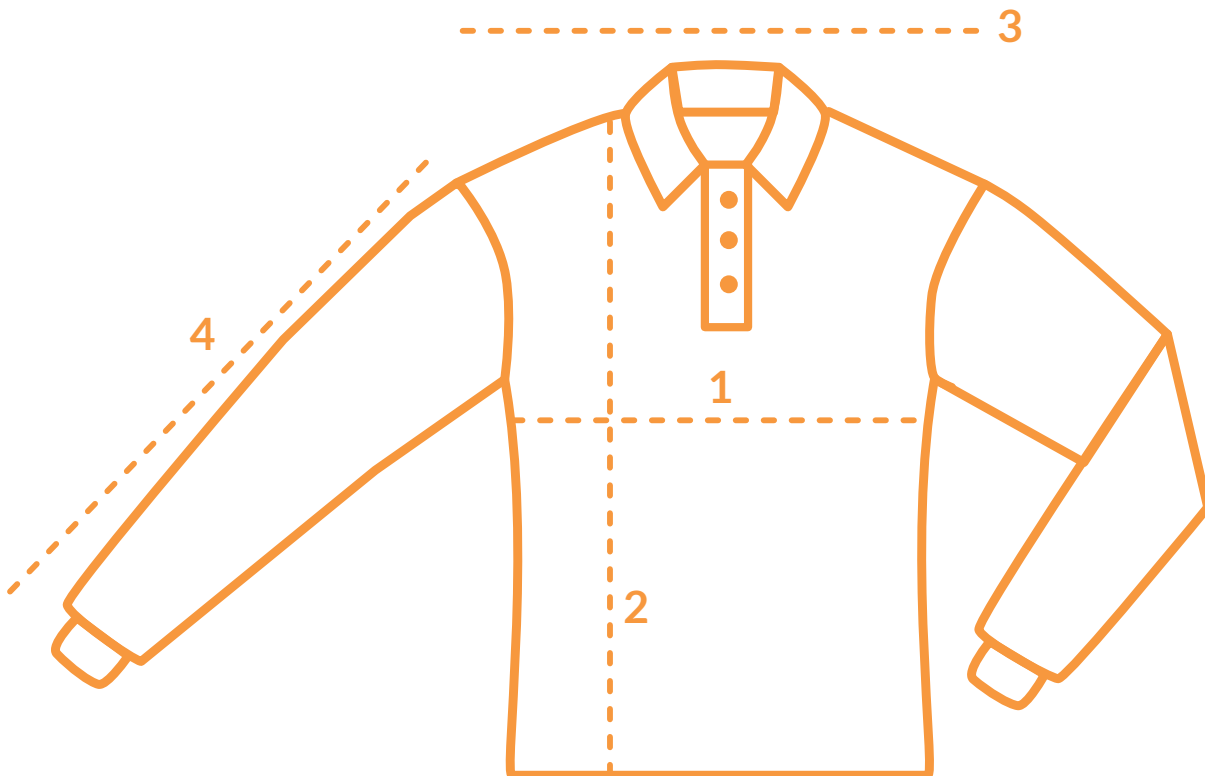

TABLE MEASURES
POLO LONG SLEEVES
COD.RSD005

	S	M	L	XL	XXL	XXXL
1 CHEST	45	47	49	52	55	58
2 LENGTH	60	61	62	63	65	67
3 SHOULDERS	37	38	39	40	42	44
4 SLEEVE	56	58	60	61	62	63

The measures are in centimeters. You have to consider that the knitted sweaters have a tolerance of plus/minus 1 cm.